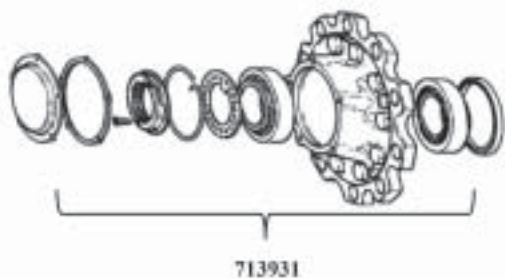

ASSALI E SOSPENSIONI / AXLES AND SUSPENSIONS

MERITOR

SCHIMTZ

729788
729789

IMPIANTI FRENO / AIR BRAKE PARTS

DAF

718290

MAN

718290

RENAULT

718290