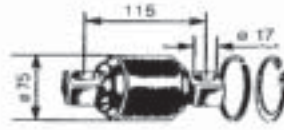

SOSPENSIONI / *SUSPENSIONS*

SCANIA

730916

VOLVO