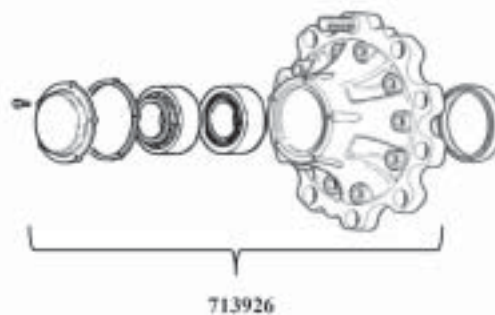

ASSALI E SOSPENSIONI / AXLES AND SUSPENSIONS

MERITOR

SCHIMTZ

729788
729789

IMPIANTI FRENO / AIR BRAKE PARTS

DAF

718290

MAN

718290

RENAULT

718290