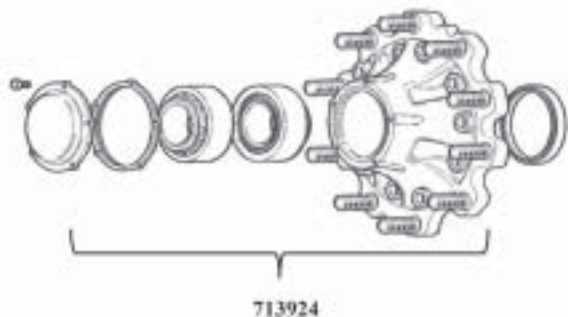

ASSALI E SOSPENSIONI / AXLES AND SUSPENSIONS

MERITOR

SCHIMTZ

729788
729789

IMPIANTI FRENO / AIR BRAKE PARTS

DAF

718290

MAN

718290

RENAULT

718290