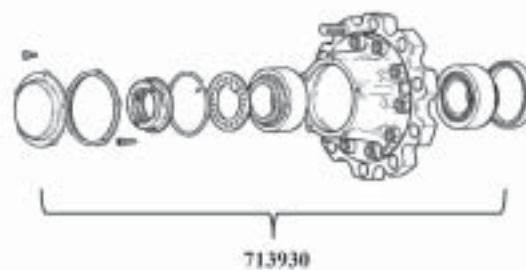

ASSALI E SOSPENSIONI / AXLES AND SUSPENSIONS

MERITOR

SCHIMTZ

729788
729789

IMPIANTI FRENO / AIR BRAKE PARTS

DAF

718290

MAN

718290

RENAULT

718290